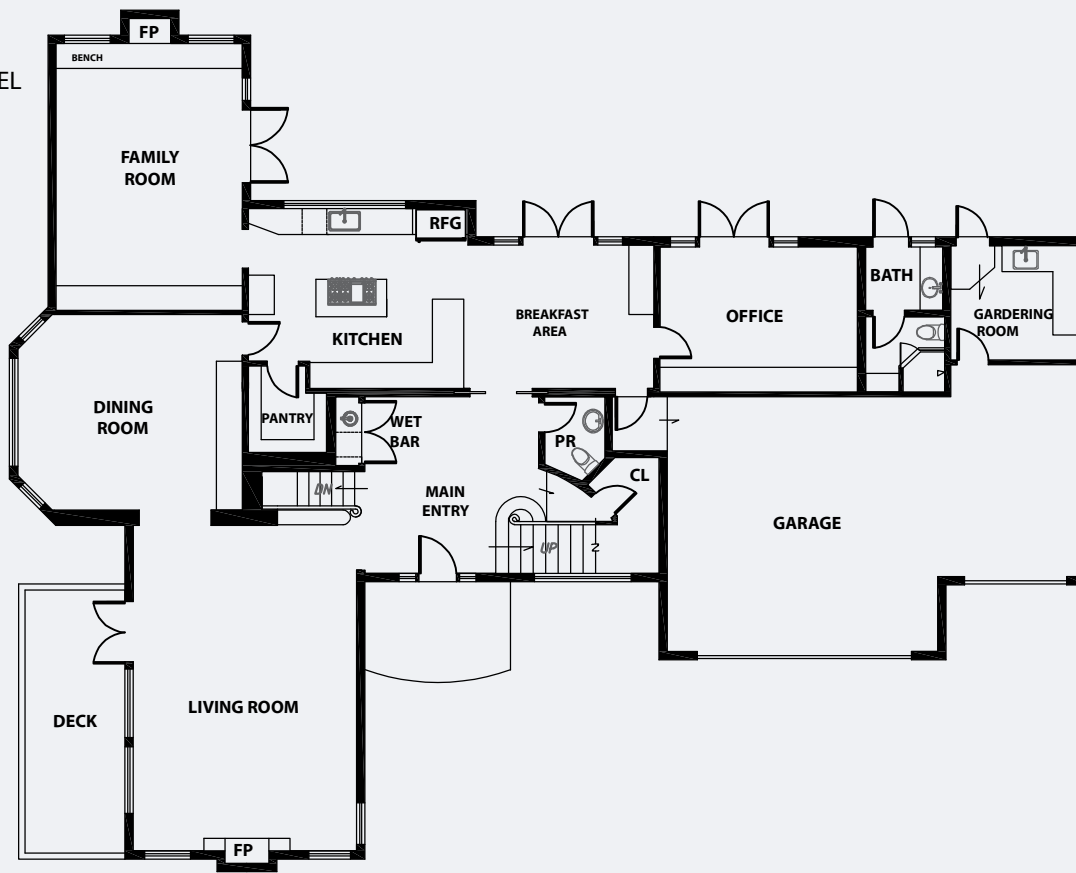

MAIN LEVEL

COMPASS

LOWER LEVEL

UPPER LEVEL

-  Window
-  Door
-  Thick Wall

12 Midden Lane Tiburon, California

4 Bed | 5.5 Bath