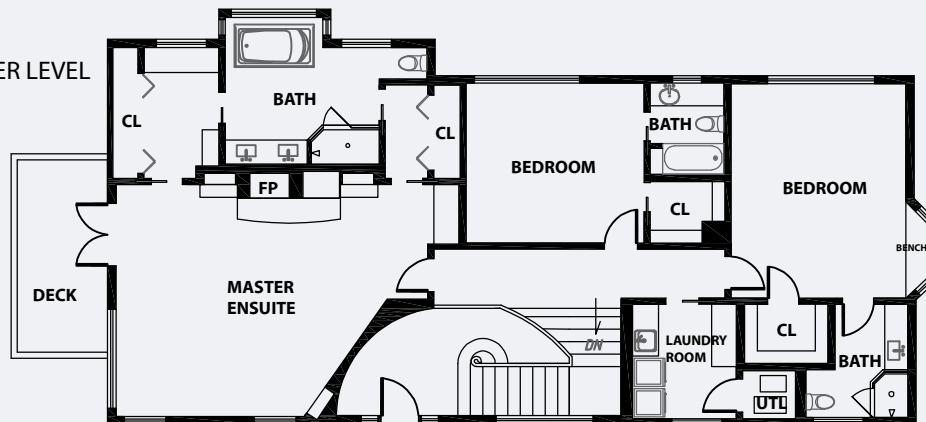

MAIN LEVEL

COMPASS

LOWER LEVEL

UPPER LEVEL

-  Window
-  Door
-  Thick Wall

12 Midden Lane Tiburon, California

4 Bed | 5.5 Bath